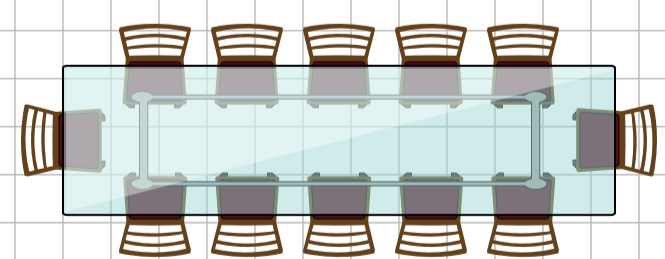

Hulsey Hall

Dining Area

(55x72) Capacity approx. 350

Walk In Freezer
(6x12)

Walk In Cooler
(10x12)

DRY GOODS
(12x20)

GRIDDLE
RANGE
OVEN
OVEN
FRYER
FRYER

Prep Prep

Warmer
Holding
Warmer

Serving Line

Drink Counter

Kitchen Area
(30x40)

Men's Restroom

Women's Restroom

Dish Washer

Storage
(30x14)

Room 7
(10x20)
Sleeps 5

Room 8
(10x20)
Sleeps 5

Room 5
(10x20)
Sleeps 5

Room 6
(10x20)
Sleeps 5

Room 3
(10x20)
Sleeps 5

Room 4
(10x20)
Sleeps 5

Room 1
(10x20)
Sleeps 3

Room 2
(10x20)
Sleeps 2

120' x 80'