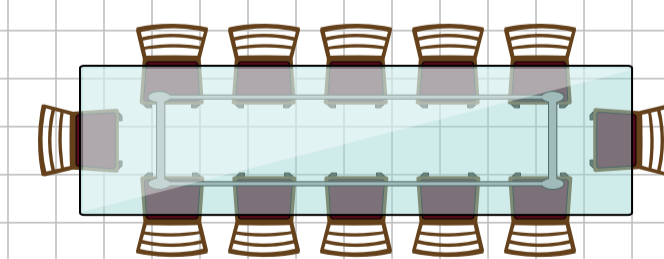

Hulsey Hall

Dining Area

(55x72) Capacity approx. 350

Walk In Freezer
(6x12)

Walk In Cooler
(10x12)

DRY GOODS
(12x20)

GRIDDLE
RANGE
OVEN
OVEN
FRYER
FRYER

Prep Prep

Warmer
Holding
Warmer

Serving Line

Drink Counter

Kitchen Area
(30x40)

Men's Restroom

Women's Restroom

Dish Washer

Storage
(30x14)

Room 7
(10x20)
Sleeps 5

Room 8
(10x20)
Sleeps 5

Room 5
(10x20)
Sleeps 5

Room 6
(10x20)
Sleeps 5

Room 3
(10x20)
Sleeps 5

Room 4
(10x20)
Sleeps 5

Room 1
(10x20)
Sleeps 3

Room 2
(10x20)
Sleeps 2

120' x 80'