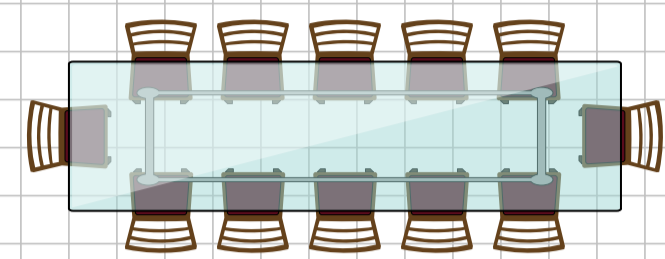

Hulsey Hall

Dining Area

(55x72) Capacity approx. 350

Walk In Freezer
(6x12)

Walk In Cooler
(10x12)

DRY GOODS
(12x20)

GRIDDLE
RANGE
OVEN
OVEN
FRYER
FRYER

Prep Prep

Warmer
Holding
Warmer

Serving Line

Drink Counter

Kitchen Area
(30x40)

Men's Restroom

Women's Restroom

Dish Washer

Storage
(30x14)

Room 7
(10x20)
Sleeps 5

Room 8
(10x20)
Sleeps 5

Room 5
(10x20)
Sleeps 5

Room 6
(10x20)
Sleeps 5

Room 3
(10x20)
Sleeps 5

Room 4
(10x20)
Sleeps 5

Room 1
(10x20)
Sleeps 3

Room 2
(10x20)
Sleeps 2

120' x 80'