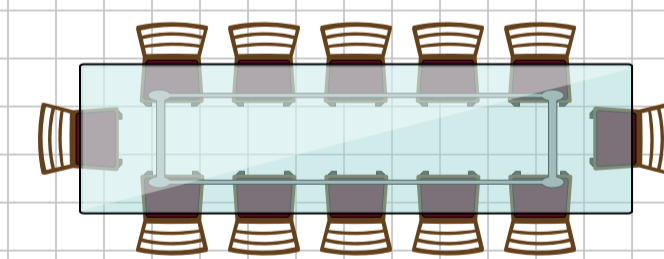

Hulsey Hall

Dining Area

(55x72) Capacity approx. 350

Walk In Freezer
(6x12)

Walk In Cooler
(10x12)

DRY GOODS
(12x20)

GRIDDLE
RANGE
OVEN
OVEN
FRYER
FRYER

Prep Prep

Warmer
Holding
Warmer

Serving Line

Drink Counter

Kitchen Area
(30x40)

Men's Restroom

Women's Restroom

Dish Washer

Storage
(30x14)

Room 7
(10x20)
Sleeps 5

Room 8
(10x20)
Sleeps 5

Room 5
(10x20)
Sleeps 5

Room 6
(10x20)
Sleeps 5

Room 3
(10x20)
Sleeps 5

Room 4
(10x20)
Sleeps 5

Room 1
(10x20)
Sleeps 3

Room 2
(10x20)
Sleeps 2

120' x 80'