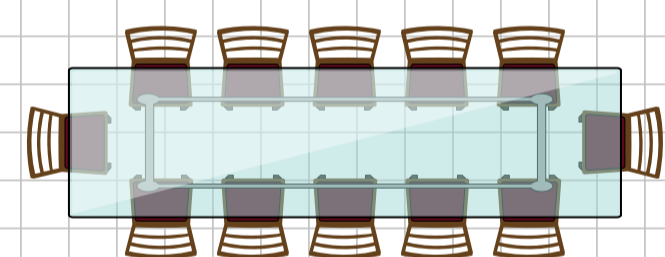

Hulsey Hall

Dining Area

(55x72) Capacity approx. 350

Walk In Freezer
(6x12)

Walk In Cooler
(10x12)

DRY GOODS
(12x20)

GRIDDLE
RANGE
OVEN
OVEN
FRYER
FRYER

Prep Prep

Warmer
Holding
Warmer

Serving Line

Drink Counter

Kitchen Area
(30x40)

Men's Restroom

Women's Restroom

Dish Washer

Storage
(30x14)

Room 7
(10x20)
Sleeps 5

Room 8
(10x20)
Sleeps 5

Room 5
(10x20)
Sleeps 5

Room 6
(10x20)
Sleeps 5

Room 3
(10x20)
Sleeps 5

Room 4
(10x20)
Sleeps 5

Room 1
(10x20)
Sleeps 3

Room 2
(10x20)
Sleeps 2

120' x 80'