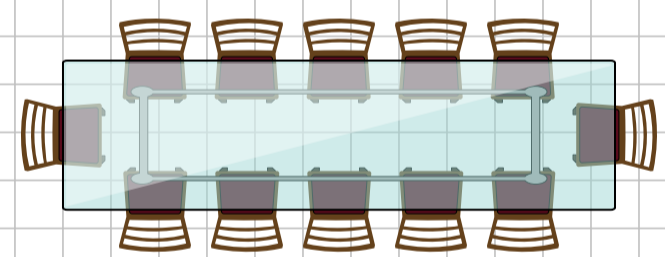

Hulsey Hall

Dining Area

(55x72) Capacity approx. 350

Walk In Freezer
(6x12)

Walk In Cooler
(10x12)

DRY GOODS
(12x20)

GRIDDLE
RANGE
OVEN
OVEN
FRYER
FRYER

Prep Prep

Warmer
Holding
Warmer

Serving Line

Drink Counter

Kitchen Area
(30x40)

Men's Restroom

Women's Restroom

Dish Washer

Storage
(30x14)

Room 7
(10x20)
Sleeps 5

Room 8
(10x20)
Sleeps 5

Room 5
(10x20)
Sleeps 5

Room 6
(10x20)
Sleeps 5

Room 3
(10x20)
Sleeps 5

Room 4
(10x20)
Sleeps 5

Room 1
(10x20)
Sleeps 3

Room 2
(10x20)
Sleeps 2

120' x 80'