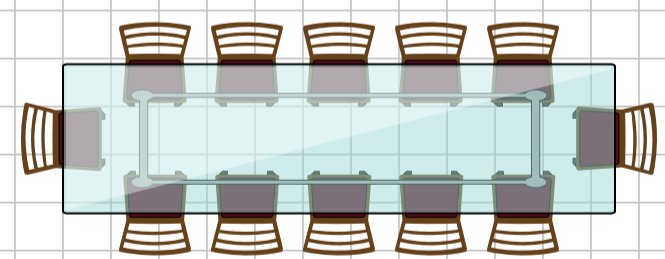

Hulsey Hall

Dining Area

(55x72) Capacity approx. 350

Walk In Freezer
(6x12)

Walk In Cooler
(10x12)

DRY GOODS
(12x20)

GRIDDLE
RANGE
OVEN
OVEN
FRYER
FRYER

Prep Prep

Warmer
Holding
Warmer

Serving Line

Drink Counter

Kitchen Area
(30x40)

Men's Restroom

Women's Restroom

Dish Washer

Storage
(30x14)

Room 7
(10x20)
Sleeps 5

Room 8
(10x20)
Sleeps 5

Room 5
(10x20)
Sleeps 5

Room 6
(10x20)
Sleeps 5

Room 3
(10x20)
Sleeps 5

Room 4
(10x20)
Sleeps 5

Room 1
(10x20)
Sleeps 3

Room 2
(10x20)
Sleeps 2

120' x 80'