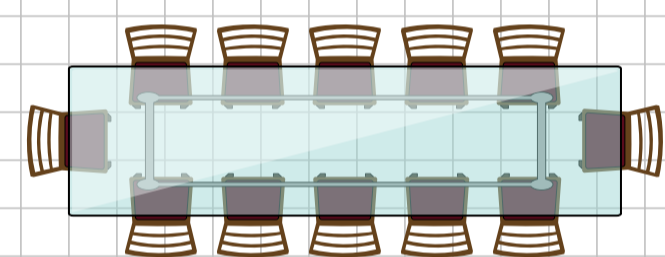

Hulsey Hall

Dining Area

(55x72) Capacity approx. 350

Walk In Freezer
(6x12)

Walk In Cooler
(10x12)

DRY GOODS
(12x20)

GRIDDLE
RANGE
OVEN
OVEN
FRYER
FRYER

Prep Prep

Warmer
Holding
Warmer

Serving Line

Drink Counter

Kitchen Area
(30x40)

Men's Restroom

Women's Restroom

Dish Washer

Storage
(30x14)

Room 7
(10x20)
Sleeps 5

Room 8
(10x20)
Sleeps 5

Room 5
(10x20)
Sleeps 5

Room 6
(10x20)
Sleeps 5

Room 3
(10x20)
Sleeps 5

Room 4
(10x20)
Sleeps 5

Room 1
(10x20)
Sleeps 3

Room 2
(10x20)
Sleeps 2

120' x 80'