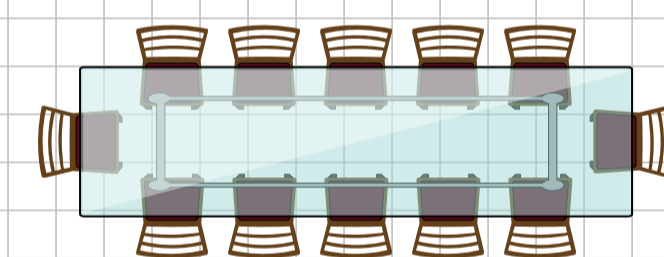

Hulsey Hall

Dining Area

(55x72) Capacity approx. 350

Walk In Freezer
(6x12)

Walk In Cooler
(10x12)

DRY GOODS
(12x20)

GRIDDLE
RANGE
OVEN
OVEN
FRYER
FRYER

Prep Prep

Warmer
Holding
Warmer

Serving Line

Drink Counter

Kitchen Area
(30x40)

Men's Restroom

Women's Restroom

Dish Washer

Storage
(30x14)

Room 7
(10x20)
Sleeps 5

Room 8
(10x20)
Sleeps 5

Room 5
(10x20)
Sleeps 5

Room 6
(10x20)
Sleeps 5

Room 3
(10x20)
Sleeps 5

Room 4
(10x20)
Sleeps 5

Room 1
(10x20)
Sleeps 3

Room 2
(10x20)
Sleeps 2

120' x 80'