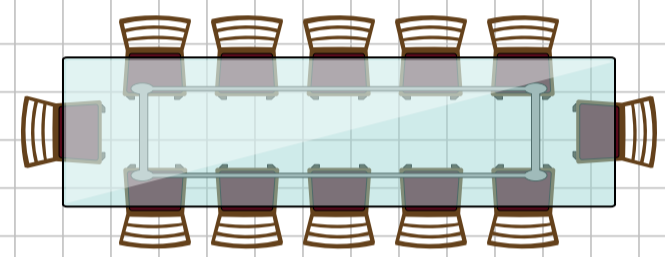

Hulsey Hall

Dining Area

(55x72) Capacity approx. 350

Walk In Freezer
(6x12)

Walk In Cooler
(10x12)

DRY GOODS
(12x20)

GRIDDLE
RANGE
OVEN
OVEN
FRYER
FRYER

Prep Prep

Warmer
Holding
Warmer

Serving Line

Drink Counter

Kitchen Area
(30x40)

Men's Restroom

Women's Restroom

Dish Washer

Storage
(30x14)

Room 7
(10x20)
Sleeps 5

Room 8
(10x20)
Sleeps 5

Room 5
(10x20)
Sleeps 5

Room 6
(10x20)
Sleeps 5

Room 3
(10x20)
Sleeps 5

Room 4
(10x20)
Sleeps 5

Room 1
(10x20)
Sleeps 3

Room 2
(10x20)
Sleeps 2

120' x 80'