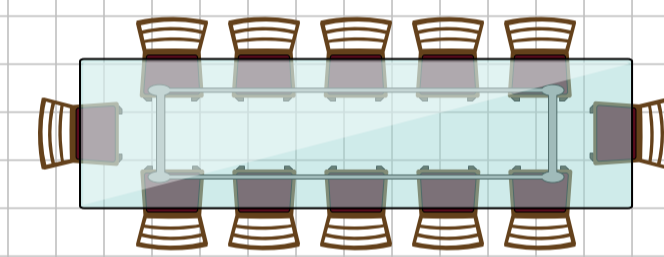

Hulsey Hall

Dining Area

(55x72) Capacity approx. 350

Walk In Freezer
(6x12)

Walk In Cooler
(10x12)

DRY GOODS
(12x20)

GRIDDLE
RANGE
OVEN
OVEN
FRYER
FRYER

Prep Prep

Warmer
Holding
Warmer

Serving Line

Drink Counter

Kitchen Area
(30x40)

Men's Restroom

Women's Restroom

Dish Washer

Storage
(30x14)

Room 7
(10x20)
Sleeps 5

Room 8
(10x20)
Sleeps 5

Room 5
(10x20)
Sleeps 5

Room 6
(10x20)
Sleeps 5

Room 3
(10x20)
Sleeps 5

Room 4
(10x20)
Sleeps 5

Room 1
(10x20)
Sleeps 3

Room 2
(10x20)
Sleeps 2

120' x 80'