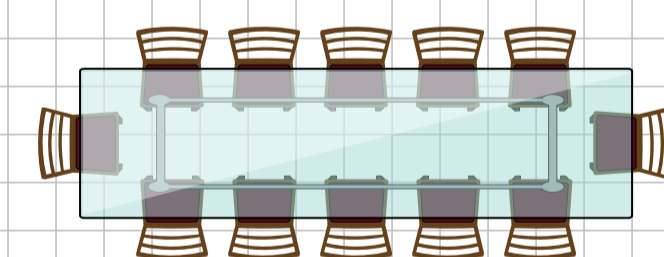

Hulsey Hall

Dining Area

(55x72) Capacity approx. 350

Walk In Freezer
(6x12)

Walk In Cooler
(10x12)

DRY GOODS
(12x20)

GRIDDLE
RANGE
OVEN
OVEN
FRYER
FRYER

Prep Prep

Warmer
Holding
Warmer

Serving Line

Drink Counter

Kitchen Area
(30x40)

Men's Restroom

Women's Restroom

Dish Washer

Storage
(30x14)

Room 7
(10x20)
Sleeps 5

Room 8
(10x20)
Sleeps 5

Room 5
(10x20)
Sleeps 5

Room 6
(10x20)
Sleeps 5

Room 3
(10x20)
Sleeps 5

Room 4
(10x20)
Sleeps 5

Room 1
(10x20)
Sleeps 3

Room 2
(10x20)
Sleeps 2

120' x 80'