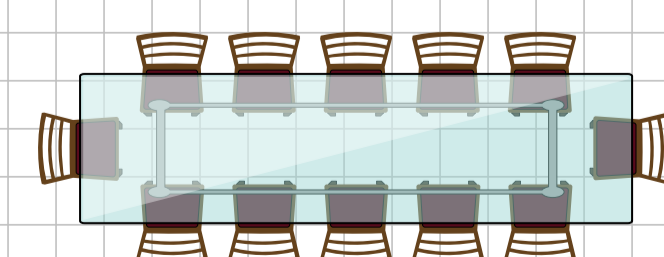

Hulsey Hall

Dining Area

(55x72) Capacity approx. 350

Walk In Freezer
(6x12)

Walk In Cooler
(10x12)

DRY GOODS
(12x20)

GRIDDLE
RANGE
OVEN
OVEN
FRYER
FRYER

Prep Prep

Warmer
Holding
Warmer

Serving Line

Drink Counter

Kitchen Area
(30x40)

Men's Restroom

Women's Restroom

Dish Washer

Storage
(30x14)

Room 7
(10x20)
Sleeps 5

Room 8
(10x20)
Sleeps 5

Room 5
(10x20)
Sleeps 5

Room 6
(10x20)
Sleeps 5

Room 3
(10x20)
Sleeps 5

Room 4
(10x20)
Sleeps 5

Room 1
(10x20)
Sleeps 3

Room 2
(10x20)
Sleeps 2

120' x 80'