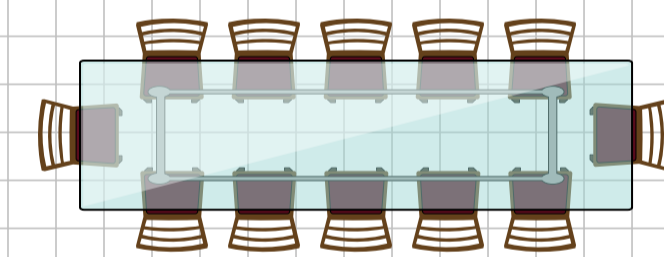

Hulsey Hall

Dining Area

(55x72) Capacity approx. 350

Walk In Freezer
(6x12)

Walk In Cooler
(10x12)

DRY GOODS
(12x20)

GRIDDLE
RANGE
OVEN
OVEN
FRYER
FRYER

Prep Prep

Warmer
Holding
Warmer

Serving Line

Drink Counter

Kitchen Area
(30x40)

Men's Restroom

Women's Restroom

Dish Washer

Storage
(30x14)

Room 7
(10x20)
Sleeps 5

Room 8
(10x20)
Sleeps 5

Room 5
(10x20)
Sleeps 5

Room 6
(10x20)
Sleeps 5

Room 3
(10x20)
Sleeps 5

Room 4
(10x20)
Sleeps 5

Room 1
(10x20)
Sleeps 3

Room 2
(10x20)
Sleeps 2

120' x 80'