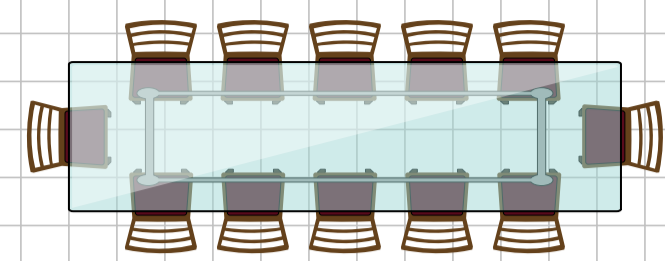

Hulsey Hall

Dining Area

(55x72) Capacity approx. 350

Walk In Freezer
(6x12)

Walk In Cooler
(10x12)

DRY GOODS
(12x20)

GRIDDLE
RANGE
OVEN
OVEN
FRYER
FRYER

Prep Prep

Warmer
Holding
Warmer

Serving Line

Drink Counter

Kitchen Area
(30x40)

Men's Restroom

Women's Restroom

Dish Washer

Storage
(30x14)

Room 7
(10x20)
Sleeps 5

Room 8
(10x20)
Sleeps 5

Room 5
(10x20)
Sleeps 5

Room 6
(10x20)
Sleeps 5

Room 3
(10x20)
Sleeps 5

Room 4
(10x20)
Sleeps 5

Room 1
(10x20)
Sleeps 3

Room 2
(10x20)
Sleeps 2

120' x 80'