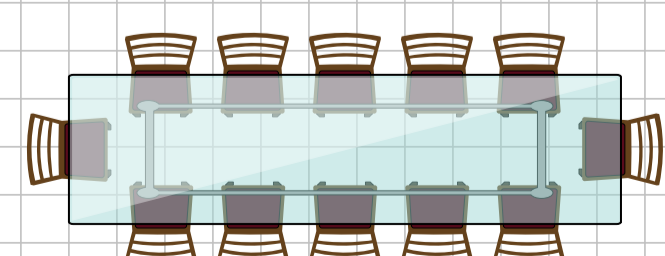

Hulsey Hall

Dining Area

(55x72) Capacity approx. 350

Walk In Freezer
(6x12)

Walk In Cooler
(10x12)

DRY GOODS
(12x20)

GRIDDLE
RANGE
OVEN
OVEN
FRYER
FRYER

Prep Prep

Warmer
Holding
Warmer

Serving Line

Drink Counter

Kitchen Area
(30x40)

Men's Restroom

Women's Restroom

Dish Washer

Storage
(30x14)

Room 7
(10x20)
Sleeps 5

Room 8
(10x20)
Sleeps 5

Room 5
(10x20)
Sleeps 5

Room 6
(10x20)
Sleeps 5

Room 3
(10x20)
Sleeps 5

Room 4
(10x20)
Sleeps 5

Room 1
(10x20)
Sleeps 3

Room 2
(10x20)
Sleeps 2

120' x 80'