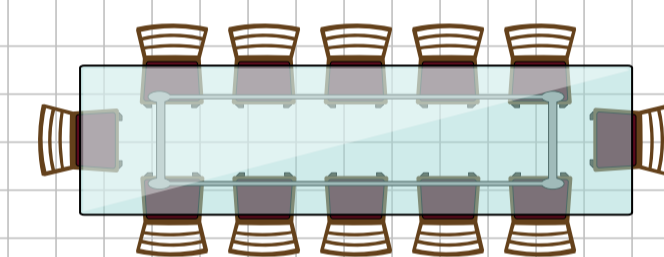

Hulsey Hall

Dining Area

(55x72) Capacity approx. 350

Walk In Freezer
(6x12)

Walk In Cooler
(10x12)

DRY GOODS
(12x20)

GRIDDLE
RANGE
OVEN
OVEN
FRYER
FRYER

Prep Prep

Warmer
Holding
Warmer

Serving Line

Drink Counter

Kitchen Area
(30x40)

Men's Restroom

Women's Restroom

Dish Washer

Storage
(30x14)

Room 7
(10x20)
Sleeps 5

Room 8
(10x20)
Sleeps 5

Room 5
(10x20)
Sleeps 5

Room 6
(10x20)
Sleeps 5

Room 3
(10x20)
Sleeps 5

Room 4
(10x20)
Sleeps 5

Room 1
(10x20)
Sleeps 3

Room 2
(10x20)
Sleeps 2

120' x 80'