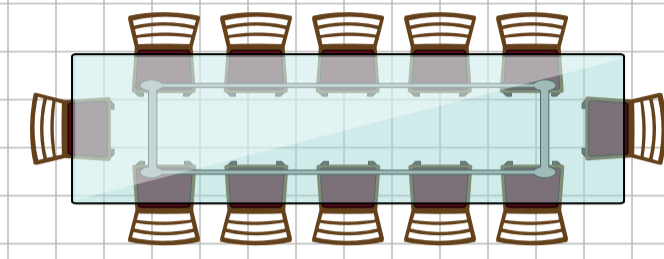

Hulsey Hall

Dining Area

(55x72) Capacity approx. 350

Walk In Freezer
(6x12)

Walk In Cooler
(10x12)

DRY GOODS
(12x20)

GRIDDLE
RANGE
OVEN
OVEN
FRYER
FRYER

Prep Prep

Warmer
Holding
Warmer

Serving Line

Drink Counter

Kitchen Area
(30x40)

Men's Restroom

Women's Restroom

Dish Washer

Storage
(30x14)

Room 7
(10x20)
Sleeps 5

Room 8
(10x20)
Sleeps 5

Room 5
(10x20)
Sleeps 5

Room 6
(10x20)
Sleeps 5

Room 3
(10x20)
Sleeps 5

Room 4
(10x20)
Sleeps 5

Room 1
(10x20)
Sleeps 3

Room 2
(10x20)
Sleeps 2

120' x 80'