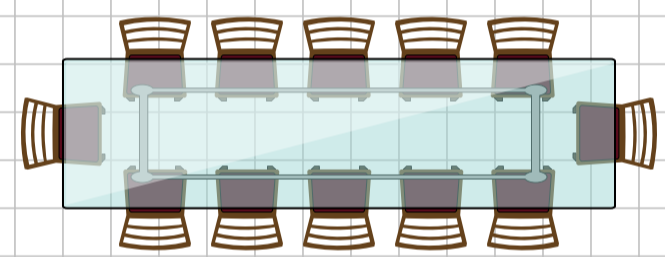

Hulsey Hall

Dining Area

(55x72) Capacity approx. 350

Walk In Freezer
(6x12)

Walk In Cooler
(10x12)

DRY GOODS
(12x20)

GRIDDLE
RANGE
OVEN
OVEN
FRYER
FRYER

Prep Prep

Warmer
Holding
Warmer

Serving Line

Drink Counter

Kitchen Area
(30x40)

Men's Restroom

Women's Restroom

Dish Washer

Storage
(30x14)

Room 7
(10x20)
Sleeps 5

Room 8
(10x20)
Sleeps 5

Room 5
(10x20)
Sleeps 5

Room 6
(10x20)
Sleeps 5

Room 3
(10x20)
Sleeps 5

Room 4
(10x20)
Sleeps 5

Room 1
(10x20)
Sleeps 3

Room 2
(10x20)
Sleeps 2

120' x 80'