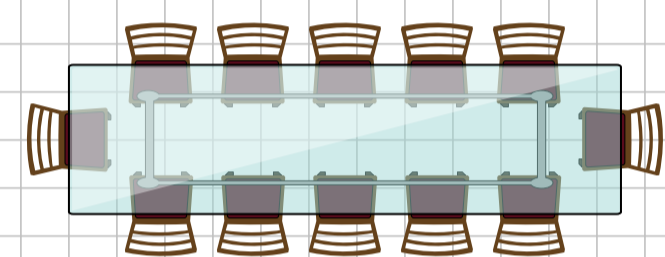

Hulsey Hall

Dining Area

(55x72) Capacity approx. 350

Walk In Freezer
(6x12)

Walk In Cooler
(10x12)

DRY GOODS
(12x20)

GRIDDLE
RANGE
OVEN
OVEN
FRYER
FRYER

Prep Prep

Warmer
Holding
Warmer

Serving Line

Drink Counter

Kitchen Area
(30x40)

Men's Restroom

Women's Restroom

Dish Washer

Storage
(30x14)

Room 7
(10x20)
Sleeps 5

Room 8
(10x20)
Sleeps 5

Room 5
(10x20)
Sleeps 5

Room 6
(10x20)
Sleeps 5

Room 3
(10x20)
Sleeps 5

Room 4
(10x20)
Sleeps 5

Room 1
(10x20)
Sleeps 3

Room 2
(10x20)
Sleeps 2

120' x 80'