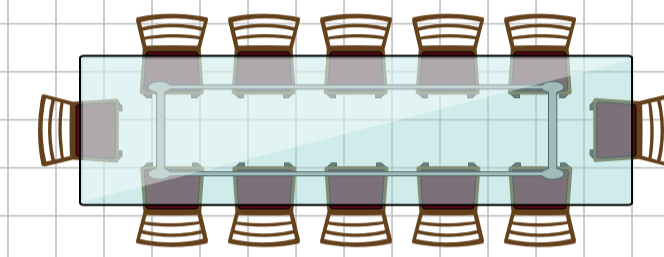

Hulsey Hall

Dining Area

(55x72) Capacity approx. 350

Walk In Freezer
(6x12)

Walk In Cooler
(10x12)

DRY GOODS
(12x20)

GRIDDLE
RANGE
OVEN
OVEN
FRYER
FRYER

Prep Prep

Warmer
Holding
Warmer

Serving Line

Drink Counter

Kitchen Area
(30x40)

Men's Restroom

Women's Restroom

Dish Washer

Storage
(30x14)

Room 7
(10x20)
Sleeps 5

Room 8
(10x20)
Sleeps 5

Room 5
(10x20)
Sleeps 5

Room 6
(10x20)
Sleeps 5

Room 3
(10x20)
Sleeps 5

Room 4
(10x20)
Sleeps 5

Room 1
(10x20)
Sleeps 3

Room 2
(10x20)
Sleeps 2

120' x 80'