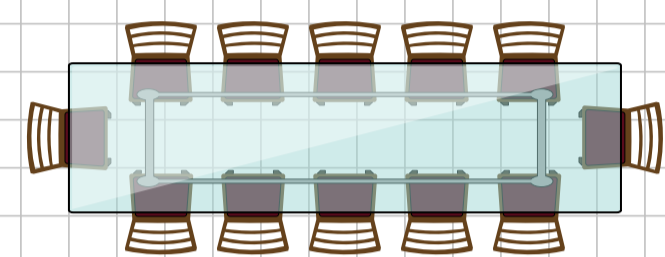

Hulsey Hall

Dining Area

(55x72) Capacity approx. 350

Walk In Freezer
(6x12)

Walk In Cooler
(10x12)

DRY GOODS
(12x20)

GRIDDLE
RANGE
OVEN
OVEN
FRYER
FRYER

Prep Prep

Warmer
Holding
Warmer

Serving Line

Drink Counter

Kitchen Area
(30x40)

Men's Restroom

Women's Restroom

Dish Washer

Storage
(30x14)

Room 7
(10x20)
Sleeps 5

Room 8
(10x20)
Sleeps 5

Room 5
(10x20)
Sleeps 5

Room 6
(10x20)
Sleeps 5

Room 3
(10x20)
Sleeps 5

Room 4
(10x20)
Sleeps 5

Room 1
(10x20)
Sleeps 3

Room 2
(10x20)
Sleeps 2

120' x 80'