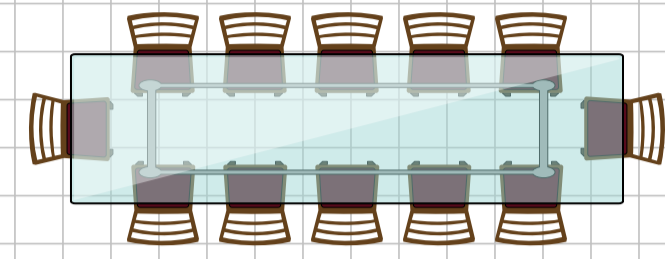

Hulsey Hall

Dining Area

(55x72) Capacity approx. 350

Walk In Freezer
(6x12)

Walk In Cooler
(10x12)

DRY GOODS
(12x20)

GRIDDLE
RANGE
OVEN
OVEN
FRYER
FRYER

Prep Prep

Warmer
Holding
Warmer

Serving Line

Drink Counter

Kitchen Area
(30x40)

Men's Restroom

Women's Restroom

Dish Washer

Storage
(30x14)

Room 7
(10x20)
Sleeps 5

Room 8
(10x20)
Sleeps 5

Room 5
(10x20)
Sleeps 5

Room 6
(10x20)
Sleeps 5

Room 3
(10x20)
Sleeps 5

Room 4
(10x20)
Sleeps 5

Room 1
(10x20)
Sleeps 3

Room 2
(10x20)
Sleeps 2

120' x 80'