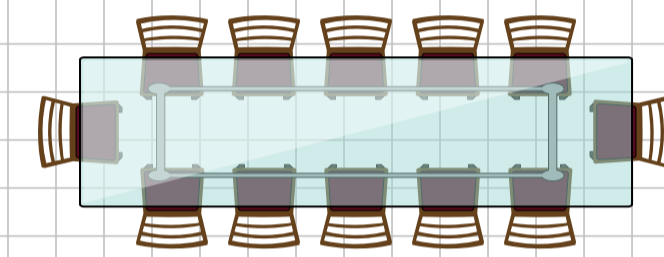

Hulsey Hall

Dining Area

(55x72) Capacity approx. 350

Walk In Freezer
(6x12)

Walk In Cooler
(10x12)

DRY GOODS
(12x20)

GRIDDLE
RANGE
OVEN
OVEN
FRYER
FRYER

Prep Prep

Warmer
Holding
Warmer

Serving Line

Drink Counter

Kitchen Area
(30x40)

Men's Restroom

Women's Restroom

Dish Washer

Storage
(30x14)

Room 7
(10x20)
Sleeps 5

Room 8
(10x20)
Sleeps 5

Room 5
(10x20)
Sleeps 5

Room 6
(10x20)
Sleeps 5

Room 3
(10x20)
Sleeps 5

Room 4
(10x20)
Sleeps 5

Room 1
(10x20)
Sleeps 3

Room 2
(10x20)
Sleeps 2

120' x 80'