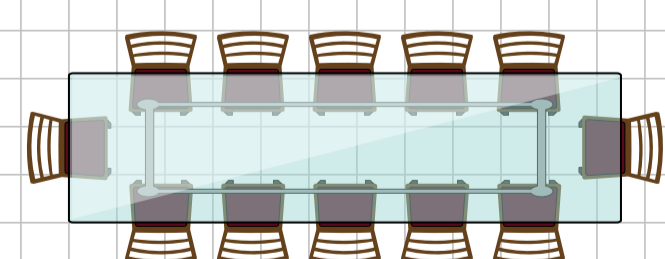

Hulsey Hall

Dining Area

(55x72) Capacity approx. 350

Walk In Freezer
(6x12)

Walk In Cooler
(10x12)

DRY GOODS
(12x20)

GRIDDLE
RANGE
OVEN
OVEN
FRYER
FRYER

Prep Prep

Warmer
Holding
Warmer

Serving Line

Drink Counter

Kitchen Area
(30x40)

Men's Restroom

Women's Restroom

Dish Washer

Storage
(30x14)

Room 7
(10x20)
Sleeps 5

Room 8
(10x20)
Sleeps 5

Room 5
(10x20)
Sleeps 5

Room 6
(10x20)
Sleeps 5

Room 3
(10x20)
Sleeps 5

Room 4
(10x20)
Sleeps 5

Room 1
(10x20)
Sleeps 3

Room 2
(10x20)
Sleeps 2

120' x 80'