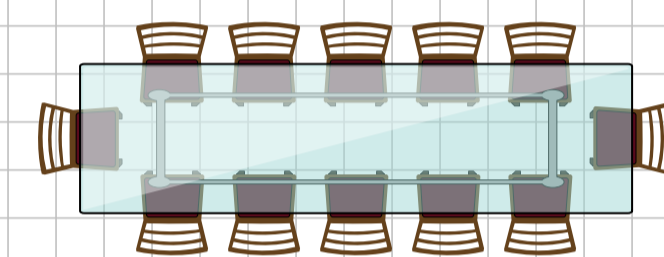

Hulsey Hall

Dining Area

(55x72) Capacity approx. 350

Walk In Freezer
(6x12)

Walk In Cooler
(10x12)

DRY GOODS
(12x20)

GRIDDLE
RANGE
OVEN
OVEN
FRYER
FRYER

Prep Prep

Warmer
Holding
Warmer

Serving Line

Drink Counter

Kitchen Area
(30x40)

Men's Restroom

Women's Restroom

Dish Washer

Storage
(30x14)

Room 7
(10x20)
Sleeps 5

Room 8
(10x20)
Sleeps 5

Room 5
(10x20)
Sleeps 5

Room 6
(10x20)
Sleeps 5

Room 3
(10x20)
Sleeps 5

Room 4
(10x20)
Sleeps 5

Room 1
(10x20)
Sleeps 3

Room 2
(10x20)
Sleeps 2

120' x 80'