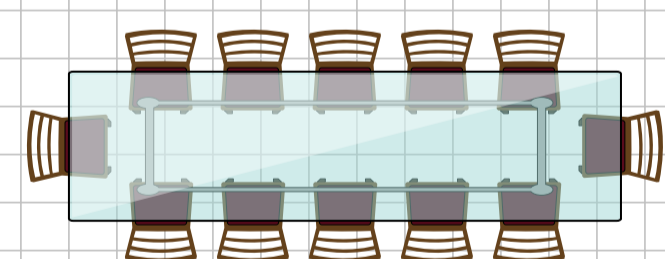

Hulsey Hall

Dining Area

(55x72) Capacity approx. 350

Walk In Freezer
(6x12)

Walk In Cooler
(10x12)

DRY GOODS
(12x20)

GRIDDLE
RANGE
OVEN
OVEN
FRYER
FRYER

Prep Prep

Warmer
Holding
Warmer

Serving Line

Drink Counter

Kitchen Area
(30x40)

Men's Restroom

Women's Restroom

Dish Washer

Storage
(30x14)

Room 7
(10x20)
Sleeps 5

Room 8
(10x20)
Sleeps 5

Room 5
(10x20)
Sleeps 5

Room 6
(10x20)
Sleeps 5

Room 3
(10x20)
Sleeps 5

Room 4
(10x20)
Sleeps 5

Room 1
(10x20)
Sleeps 3

Room 2
(10x20)
Sleeps 2

120' x 80'