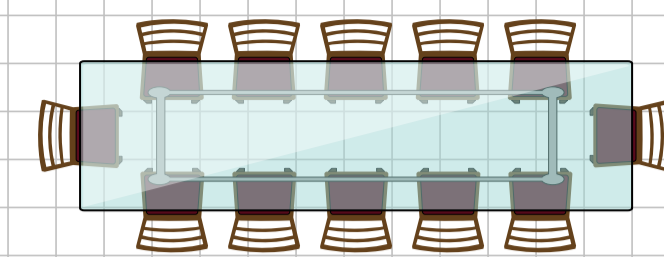

Hulsey Hall

Dining Area

(55x72) Capacity approx. 350

Walk In Freezer
(6x12)

Walk In Cooler
(10x12)

DRY GOODS
(12x20)

GRIDDLE
RANGE
OVEN
OVEN
FRYER
FRYER

Prep Prep

Warmer
Holding
Warmer

Serving Line

Drink Counter

Kitchen Area
(30x40)

Men's Restroom

Women's Restroom

Dish Washer

Storage
(30x14)

Room 7
(10x20)
Sleeps 5

Room 8
(10x20)
Sleeps 5

Room 5
(10x20)
Sleeps 5

Room 6
(10x20)
Sleeps 5

Room 3
(10x20)
Sleeps 5

Room 4
(10x20)
Sleeps 5

Room 1
(10x20)
Sleeps 3

Room 2
(10x20)
Sleeps 2

120' x 80'