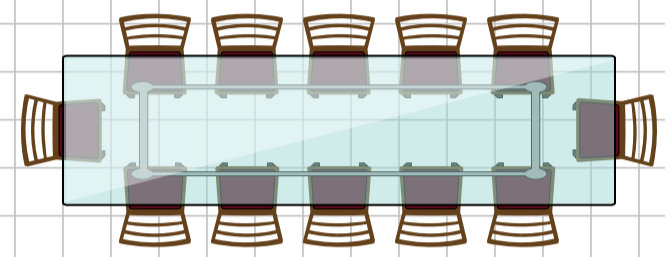

Hulsey Hall

Dining Area

(55x72) Capacity approx. 350

Walk In Freezer
(6x12)

Walk In Cooler
(10x12)

DRY GOODS
(12x20)

GRIDDLE
RANGE
OVEN
OVEN
FRYER
FRYER

Prep Prep

Warmer
Holding
Warmer

Serving Line

Drink Counter

Kitchen Area
(30x40)

Men's Restroom

Women's Restroom

Dish Washer

Storage
(30x14)

Room 7
(10x20)
Sleeps 5

Room 8
(10x20)
Sleeps 5

Room 5
(10x20)
Sleeps 5

Room 6
(10x20)
Sleeps 5

Room 3
(10x20)
Sleeps 5

Room 4
(10x20)
Sleeps 5

Room 1
(10x20)
Sleeps 3

Room 2
(10x20)
Sleeps 2

120' x 80'