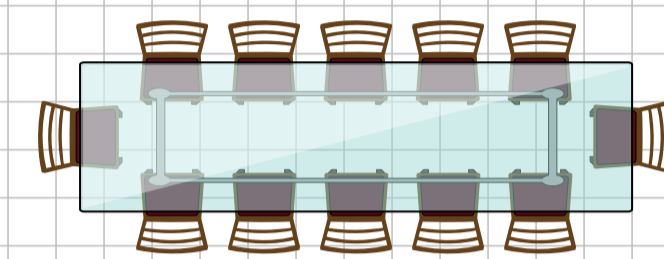

Hulsey Hall

Dining Area

(55x72) Capacity approx. 350

Walk In Freezer
(6x12)

Walk In Cooler
(10x12)

DRY GOODS
(12x20)

GRIDDLE
RANGE
OVEN
OVEN
FRYER
FRYER

Prep Prep

Warmer
Holding
Warmer

Serving Line

Drink Counter

Kitchen Area
(30x40)

Men's Restroom

Women's Restroom

Dish Washer

Storage
(30x14)

Room 7
(10x20)
Sleeps 5

Room 8
(10x20)
Sleeps 5

Room 5
(10x20)
Sleeps 5

Room 6
(10x20)
Sleeps 5

Room 3
(10x20)
Sleeps 5

Room 4
(10x20)
Sleeps 5

Room 1
(10x20)
Sleeps 3

Room 2
(10x20)
Sleeps 2

120' x 80'