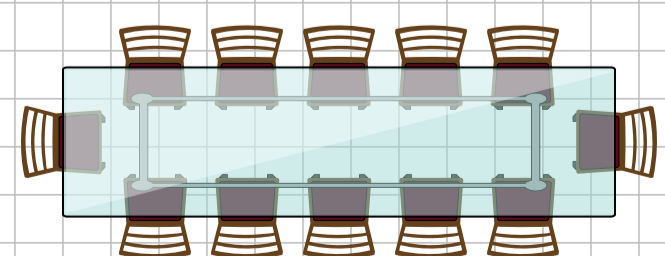

Hulsey Hall

Dining Area

(55x72) Capacity approx. 350

Walk In Freezer
(6x12)

Walk In Cooler
(10x12)

DRY GOODS
(12x20)

GRIDDLE
RANGE
OVEN
OVEN
FRYER
FRYER

Prep Prep

Warmer
Holding
Warmer

Serving Line

Drink Counter

Kitchen Area
(30x40)

Men's Restroom

Women's Restroom

Dish Washer

Storage
(30x14)

Room 7
(10x20)
Sleeps 5

Room 8
(10x20)
Sleeps 5

Room 5
(10x20)
Sleeps 5

Room 6
(10x20)
Sleeps 5

Room 3
(10x20)
Sleeps 5

Room 4
(10x20)
Sleeps 5

Room 1
(10x20)
Sleeps 3

Room 2
(10x20)
Sleeps 2

120' x 80'