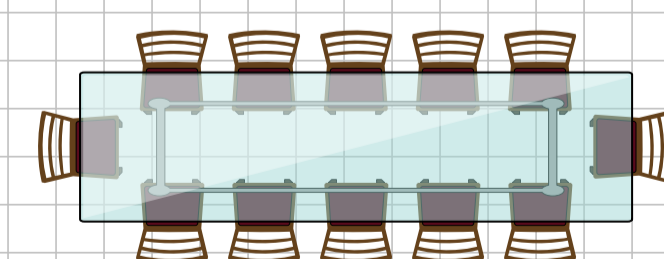

Hulsey Hall

Dining Area

(55x72) Capacity approx. 350

Walk In Freezer
(6x12)

Walk In Cooler
(10x12)

DRY GOODS
(12x20)

GRIDDLE
RANGE
OVEN
OVEN
FRYER
FRYER

Prep Prep

Warmer
Holding
Warmer

Serving Line

Drink Counter

Kitchen Area
(30x40)

Men's Restroom

Women's Restroom

Dish Washer

Storage
(30x14)

Room 7
(10x20)
Sleeps 5

Room 8
(10x20)
Sleeps 5

Room 5
(10x20)
Sleeps 5

Room 6
(10x20)
Sleeps 5

Room 3
(10x20)
Sleeps 5

Room 4
(10x20)
Sleeps 5

Room 1
(10x20)
Sleeps 3

Room 2
(10x20)
Sleeps 2

120' x 80'