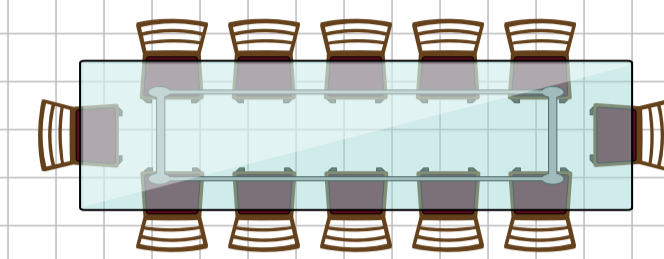

Hulsey Hall

Dining Area

(55x72) Capacity approx. 350

Walk In Freezer
(6x12)

Walk In Cooler
(10x12)

DRY GOODS
(12x20)

GRIDDLE
RANGE
OVEN
OVEN
FRYER
FRYER

Prep Prep

Warmer
Holding
Warmer

Serving Line

Drink Counter

Kitchen Area
(30x40)

Men's Restroom

Women's Restroom

Dish Washer

Storage
(30x14)

Room 7
(10x20)
Sleeps 5

Room 8
(10x20)
Sleeps 5

Room 5
(10x20)
Sleeps 5

Room 6
(10x20)
Sleeps 5

Room 3
(10x20)
Sleeps 5

Room 4
(10x20)
Sleeps 5

Room 1
(10x20)
Sleeps 3

Room 2
(10x20)
Sleeps 2

120' x 80'