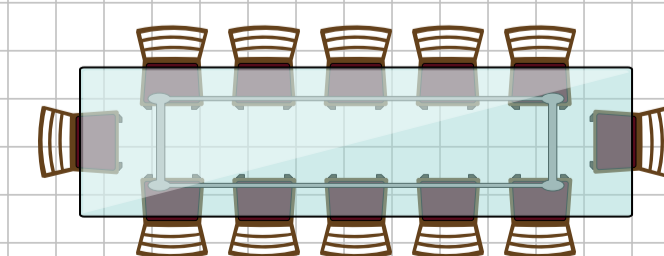

Hulsey Hall

Dining Area

(55x72) Capacity approx. 350

Walk In Freezer
(6x12)

Walk In Cooler
(10x12)

DRY GOODS
(12x20)

GRIDDLE
RANGE
OVEN
OVEN
FRYER
FRYER

Prep Prep

Warmer
Holding
Warmer

Serving Line

Drink Counter

Kitchen Area
(30x40)

Men's Restroom

Women's Restroom

Dish Washer

Storage
(30x14)

Room 7
(10x20)
Sleeps 5

Room 8
(10x20)
Sleeps 5

Room 5
(10x20)
Sleeps 5

Room 6
(10x20)
Sleeps 5

Room 3
(10x20)
Sleeps 5

Room 4
(10x20)
Sleeps 5

Room 1
(10x20)
Sleeps 3

Room 2
(10x20)
Sleeps 2

120' x 80'