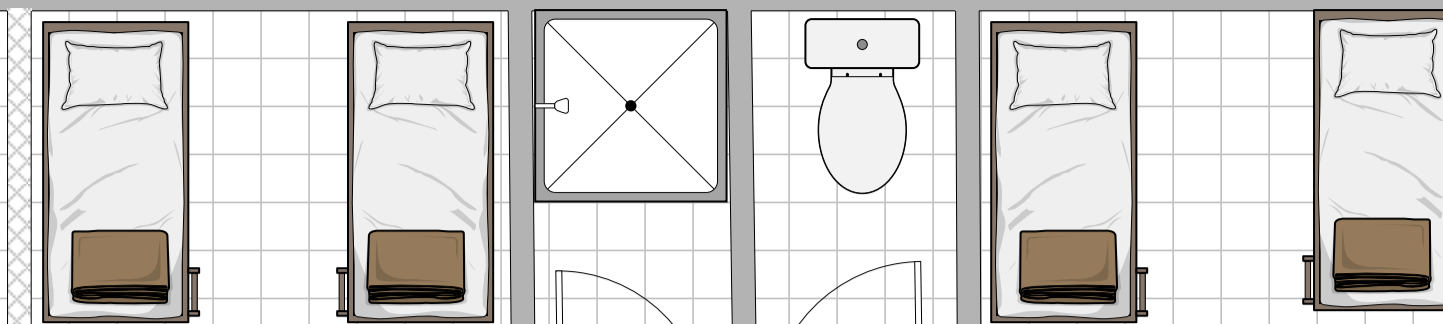

Warmer
Holding
Warmer

Serving Line

Drink Counter

Kitchen Area
(30x40)

Men's Restroom

Women's Restroom

Dish Washer

Storage
(30x14)

Room 7
(10x20)
Sleeps 5

Room 8
(10x20)
Sleeps 5

Room 5
(10x20)
Sleeps 5

Room 6
(10x20)
Sleeps 5

Room 3
(10x20)
Sleeps 5

Room 4
(10x20)
Sleeps 5

Room 1
(10x20)
Sleeps 3

Room 2
(10x20)
Sleeps 2

120' x 80'